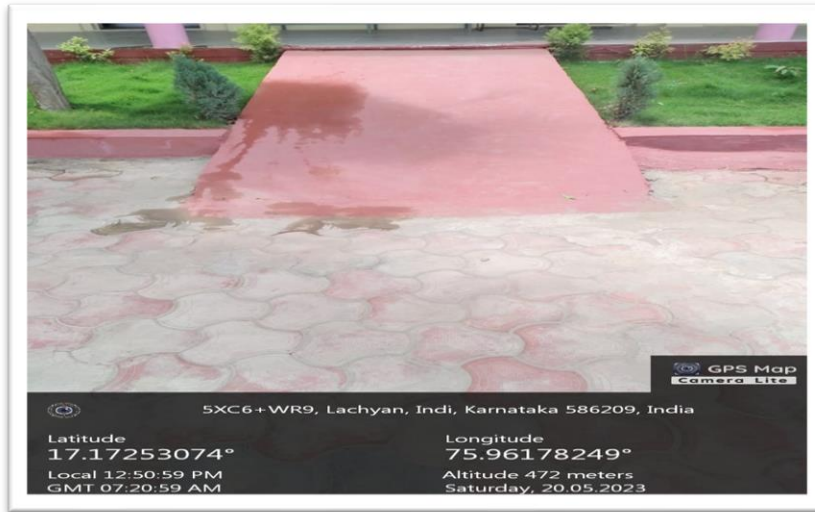

RAMP---2 CORRIDOR